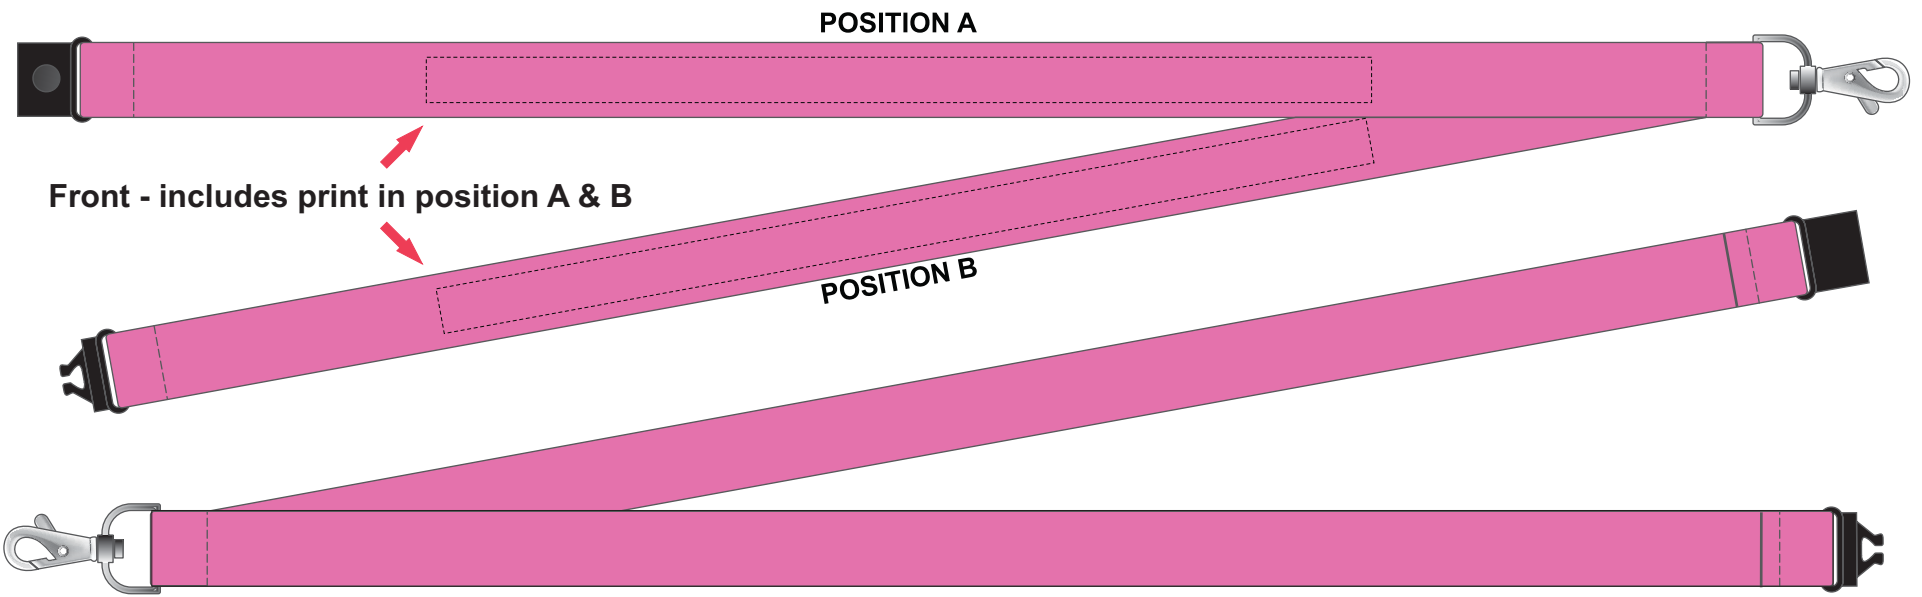

Screen Print (one colour)

250mm

12mm

Actual Size: 50% when viewed on A4 paper

Front - includes print in position A & B

LOGO ENLARGEMENT