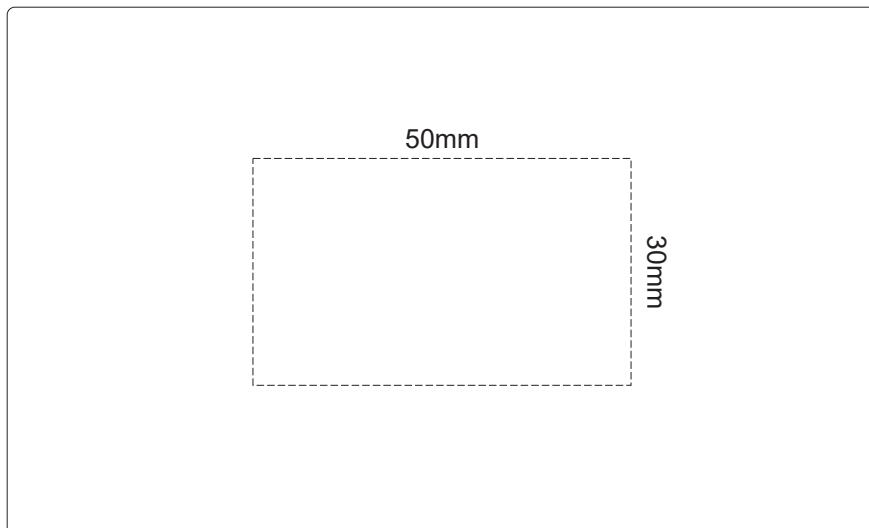

100% of Actual Size
Pad Print

100% of Actual Size
Engraving

-  Silver Engraves to a Natural Etch
-  Colours Engraves to a Shiny Steel Finish

100% of Actual Size
Pad Print - Gift Box

100% of Actual Size
Pad Print

BACK

100% of Actual Size
Engraving

BACK