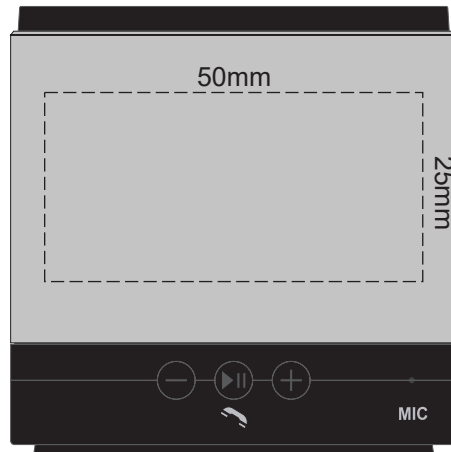

100% of Actual Size
Pad Print

100% of Actual Size
Engraving

-  Silver Engraves to a Natural Etch
-  Colours Engraves to a Shiny Steel Finish

100% of Actual Size
Pad Print - Gift Box

100% of Actual Size
Pad Print

BACK

100% of Actual Size
Engraving

BACK