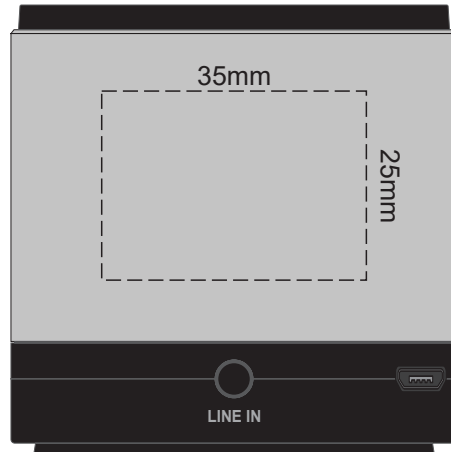

100% of Actual Size
Pad Print

100% of Actual Size
Engraving

-  Silver Engraves to a Natural Etch
-  Colours Engraves to a Shiny Steel Finish

100% of Actual Size
Pad Print - Gift Box

100% of Actual Size
Pad Print

BACK

100% of Actual Size
Engraving

BACK