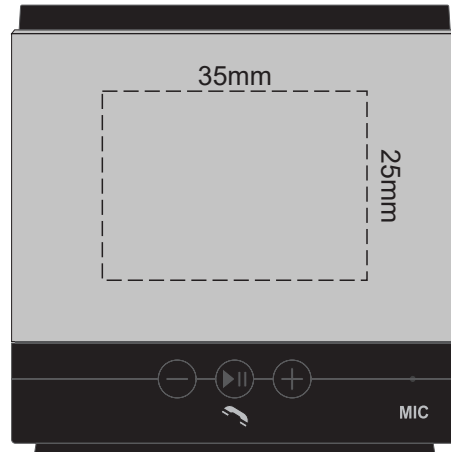

100% of Actual Size
Pad Print

100% of Actual Size
Engraving

-  Silver Engraves to a Natural Etch
-  Colours Engraves to a Shiny Steel Finish

100% of Actual Size
Pad Print - Gift Box

100% of Actual Size
Pad Print

BACK

100% of Actual Size
Engraving

BACK