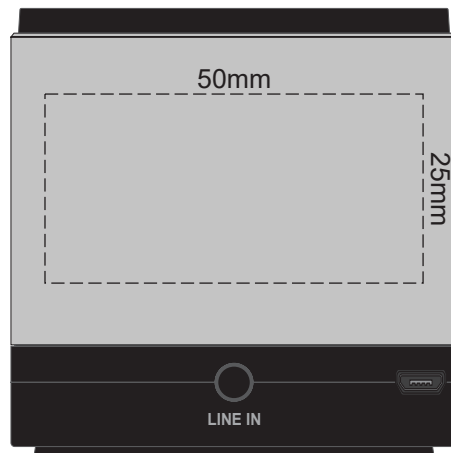

100% of Actual Size
Pad Print

100% of Actual Size
Engraving

-  Silver Engraves to a Natural Etch
-  Colours Engraves to a Shiny Steel Finish

100% of Actual Size
Pad Print - Gift Box

100% of Actual Size
Pad Print

BACK

100% of Actual Size
Engraving

BACK