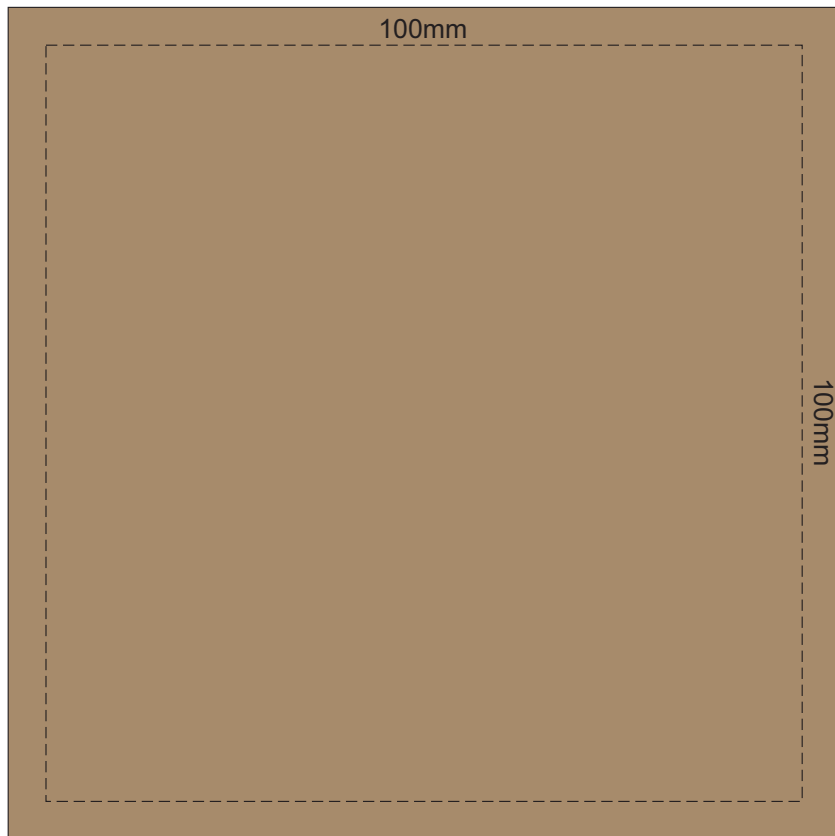

100% of Actual Size
Pad Print

QUALITY OF CERAMICS

Due to the inherent properties of ceramic ware produced by foreign manufacturers, there may be small imperfections or irregularities which should not be perceived as defective. Variations in materials, firing temperatures and colour pigments may result in variations in glaze and imprint colours. These variations must be considered acceptable.

100% of Actual Size
Digital Print

GIFT BOX
FRONT

Artwork will be printed directly onto the product via CMYK printing (no white), colours will not be vibrant due to white ink not being available for this process.