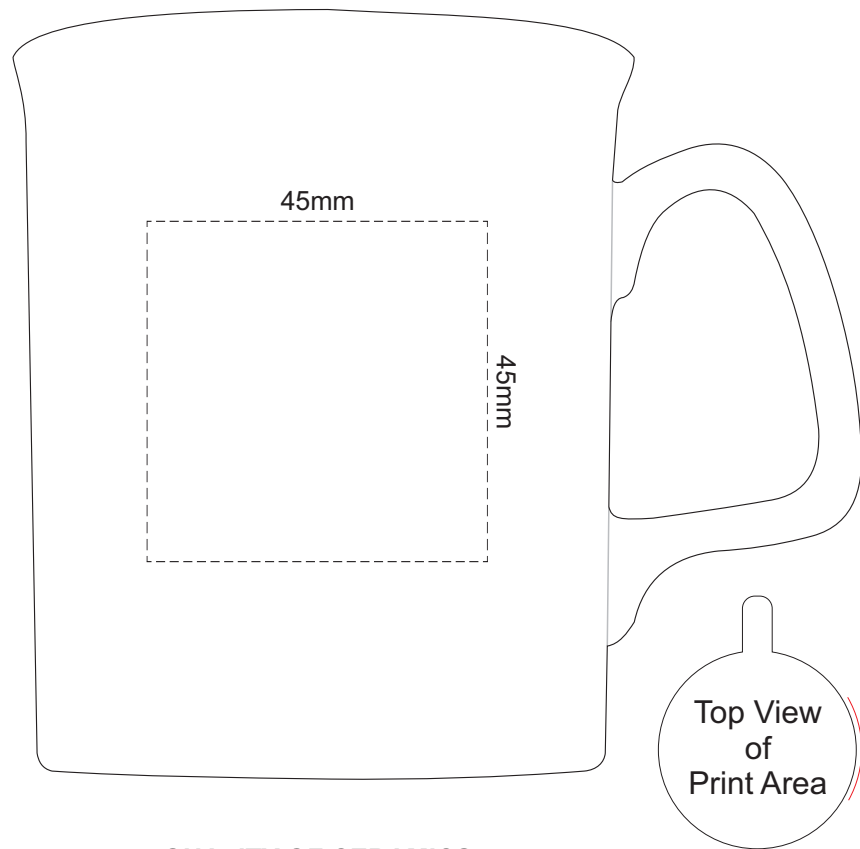

100% of Actual Size
Pad Print

QUALITY OF CERAMICS

Due to the inherent properties of ceramic ware produced by foreign manufacturers, there may be small imperfections or irregularities which should not be perceived as defective. Variations in materials, firing temperatures and colour pigments may result in variations in glaze and imprint colours. These variations must be considered acceptable.

100% of Actual Size
Digital Print

GIFT BOX
FRONT

Artwork will be printed directly onto the product via CMYK printing (no white), colours will not be vibrant due to white ink not being available for this process.