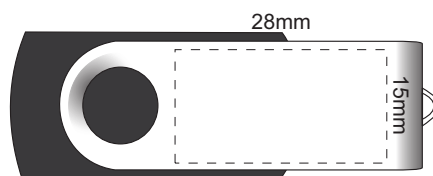

CASE COLOURS	SWIVEL COLOURS
White	White
Yellow	Yellow
Orange	Orange
Red	Red
Light Green	Light Green
Dark Green	Dark Green
Teal	Teal
Blue	Blue
Dark Blue	Dark Blue
Purple	Purple
Black	Black

100% of Actual Size
 Pad Print
 Laser Engraving
 Direct Digital

-  Silver engraves to a natural etch
-  Colours engrave to a shiny steel finish

100% of Actual Size
 Pad Print (one colour)