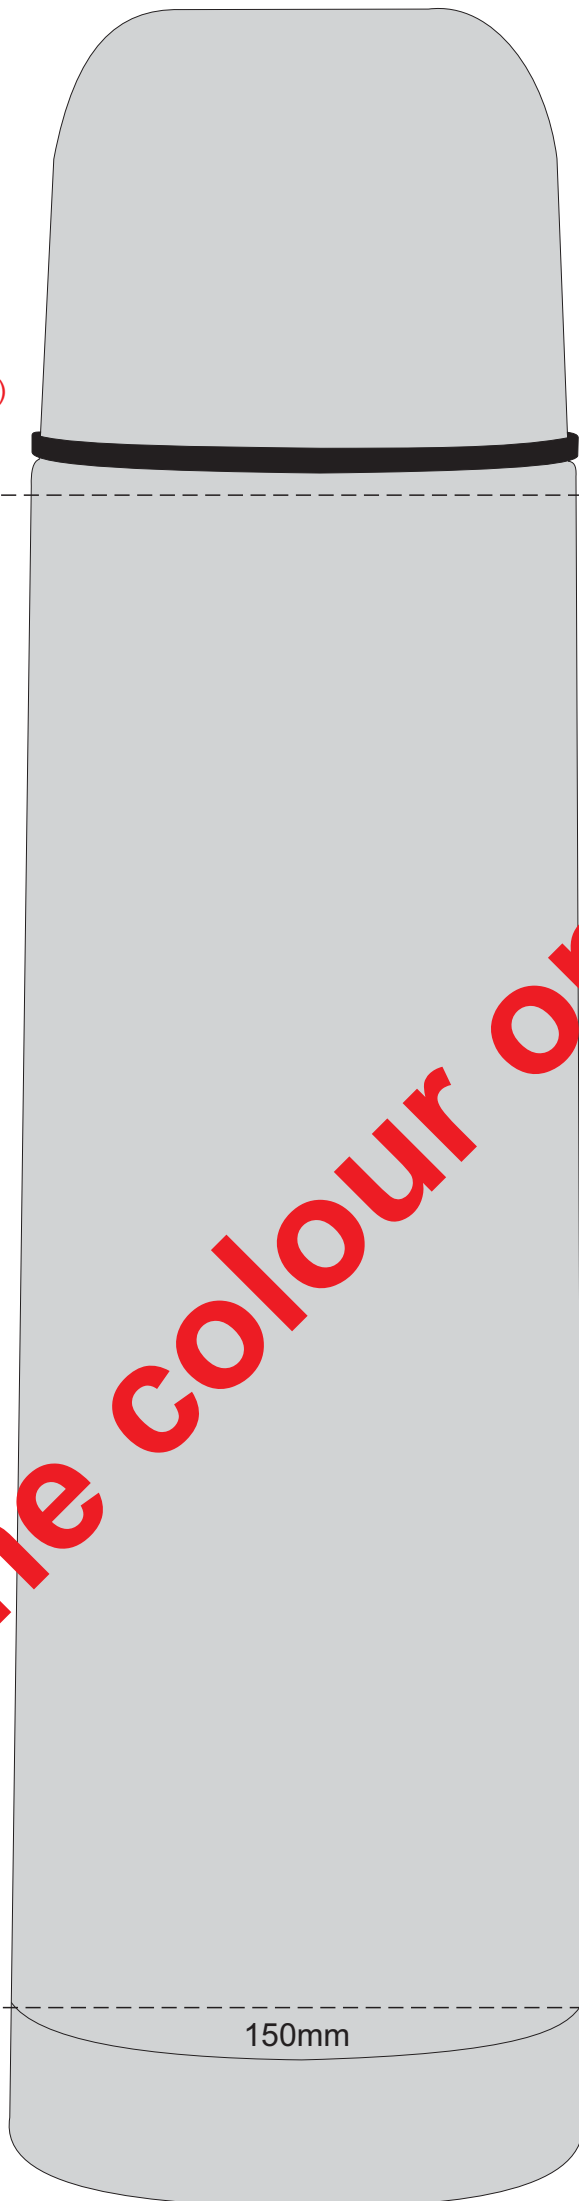

100% of Actual Size  
Pad Print

100% of Actual Size  
Screen Print (one colour)

200mm

**One colour only**

150mm

100% of Actual Size  
Laser Engraving

Engraves to a natural etch