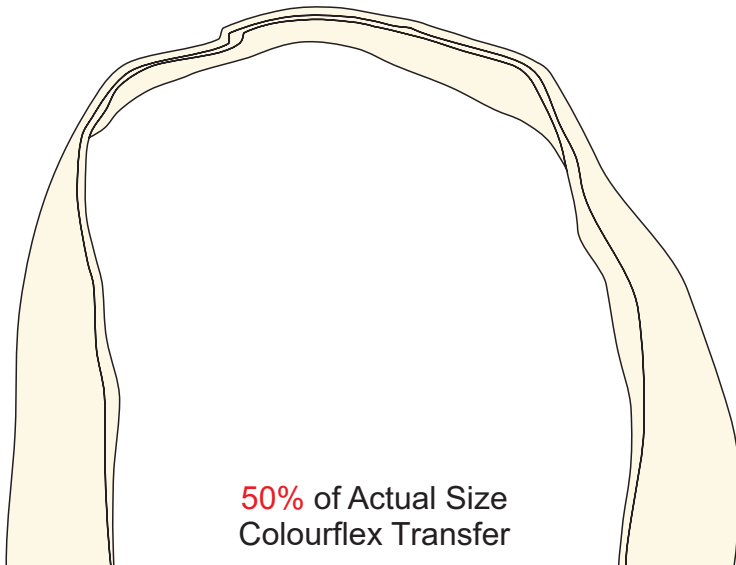

50% of Actual Size
Screen Print

250mm

250mm

50% of Actual Size
Colourflex Transfer

250mm

200mm

Please note the orientation of these print areas may be rotated to best suit your needs.