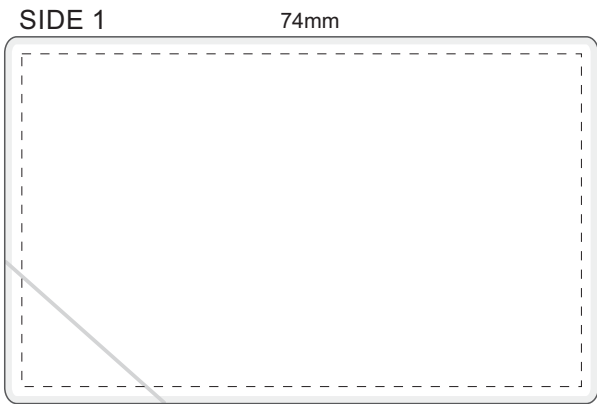

100% of Actual Size
Pad Print

SIDE 1

SIDE 1

100% of Actual Size
Direct Digital

Note: Some minor over spray may be apparent when digitally printing full reversal prints