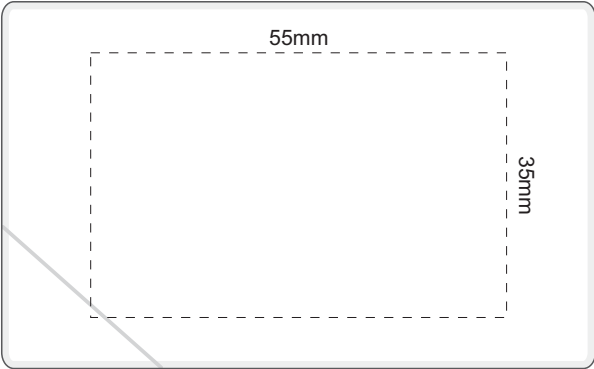

100% of Actual Size
Pad Print

SIDE 1

SIDE 1

100% of Actual Size
Direct Digital

Note: Some minor over spray may be apparent when digitally printing full reversal prints