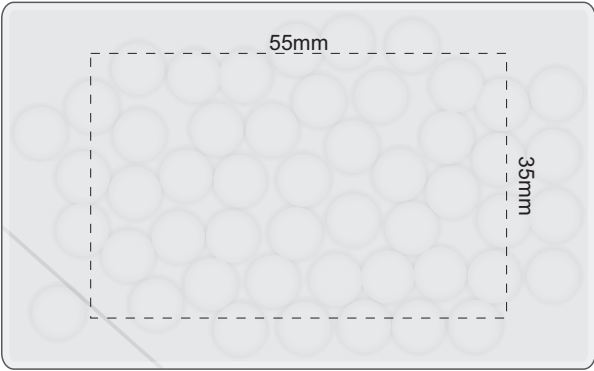

100% of Actual Size
Pad Print

SIDE 1

SIDE 1

100% of Actual Size
Direct Digital

Note: Some minor over spray may be apparent when digitally printing full reversal prints